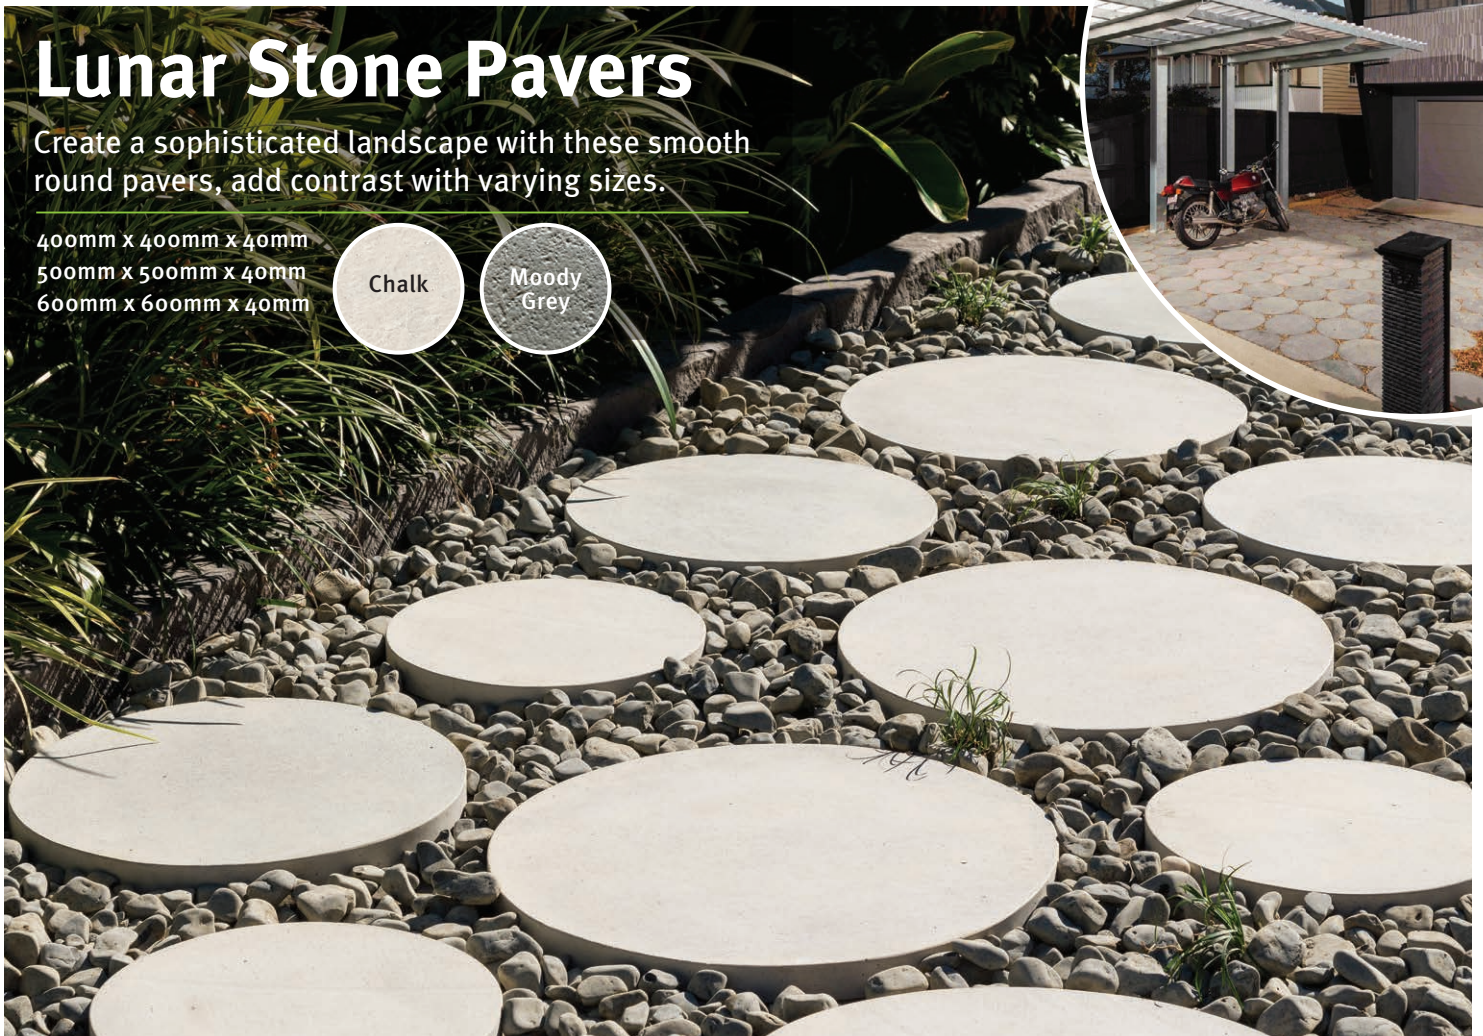

800mm x 230mm x 40mm
230mm x 230mm x 40mm

Reefstone Pavers

Leverage the sophistication of smooth slate. Its large-format rectangular shape complements an ultra-modern design concept.

800mm x 400mm x 40mm

Babylon Stepping Stone Pavers

A stylish sandstone like stepper that will bring any pathway to life.

Size: 530mm x 530mm x 40mm (approx)

Charcoal

Sands

Lunar Stone Pavers

Create a sophisticated landscape with these smooth round pavers, add contrast with varying sizes.

400mm x 400mm x 40mm

500mm x 500mm x 40mm

600mm x 600mm x 40mm

Chalk

Moody Grey

Alpine Pavers

These heavily textured, dome shaped stepping stone pavers are ideal for creating a path.

500mm x 500mm x 40mm (approx),
more than one shape for more authenticity