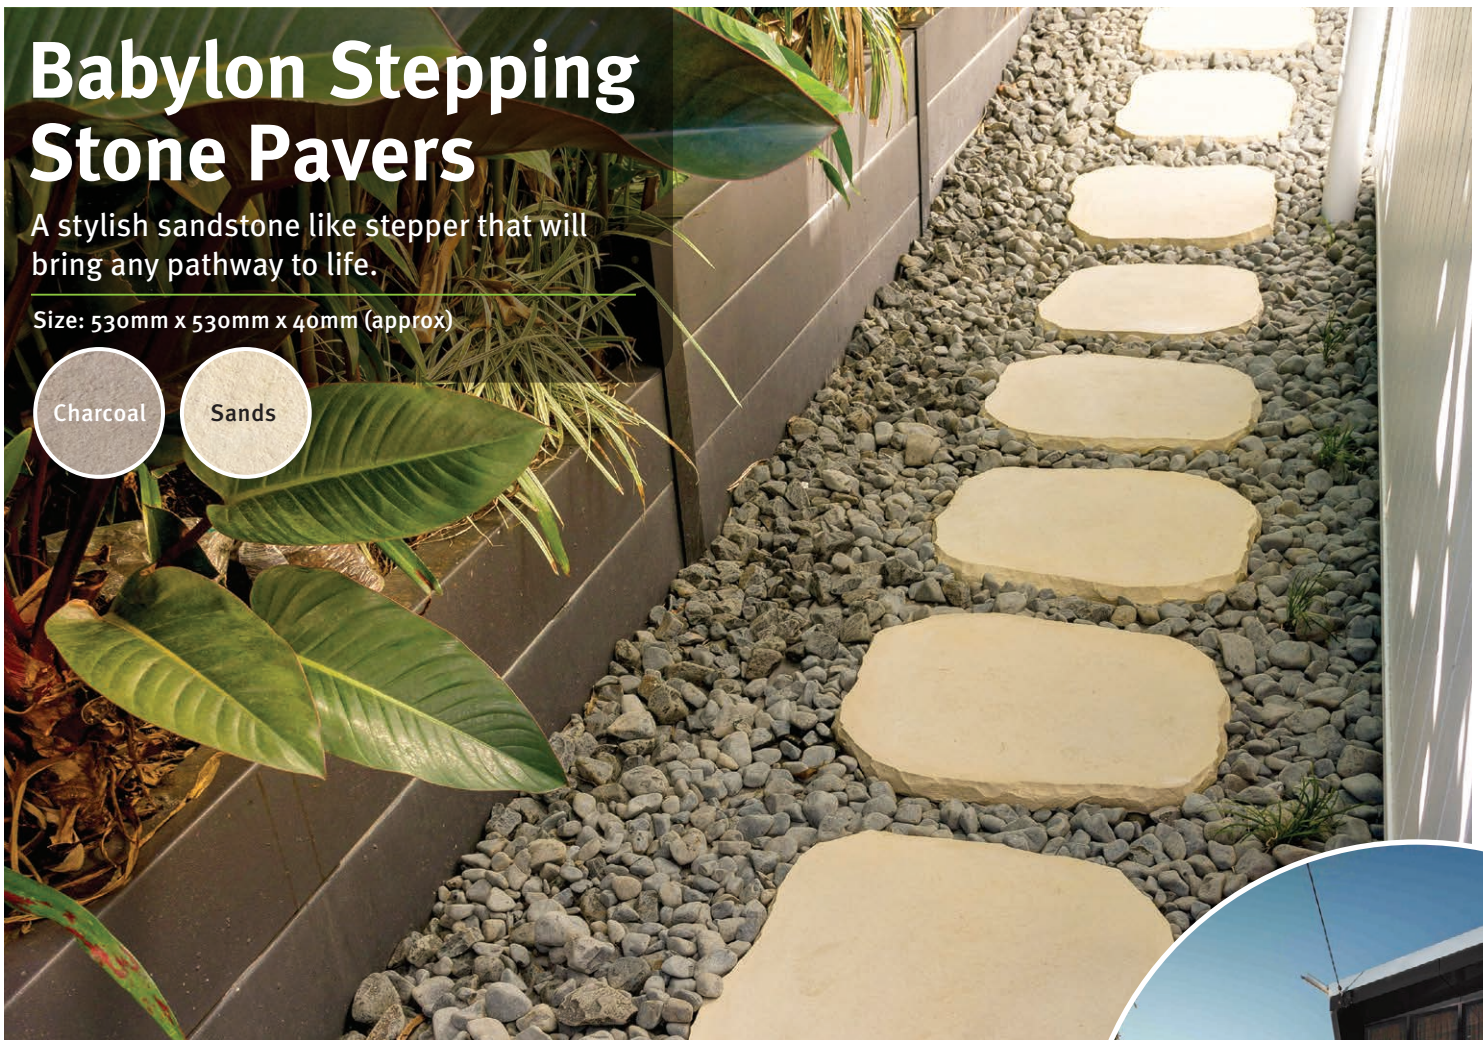

Blackbutt Pavers

Enhance the landscape with the character, texture & charm of these large timber like pavers.

800mm x 400mm x 40mm

Timberstone Pavers

The essence of natural timber with all the benefits of handcrafted stonework. These pavers have the strength and durability of natural stone, ensuring they last longer and without the high maintenance of timber.

800mm x 230mm x 40mm
230mm x 230mm x 40mm

Reefstone Pavers

Leverage the sophistication of smooth slate. Its large-format rectangular shape complements an ultra-modern design concept.

800mm x 400mm x 40mm

Babylon Stepping Stone Pavers

A stylish sandstone like stepper that will bring any pathway to life.

Size: 530mm x 530mm x 40mm (approx)

Charcoal

Sands

Lunar Stone Pavers

Create a sophisticated landscape with these smooth round pavers, add contrast with varying sizes.