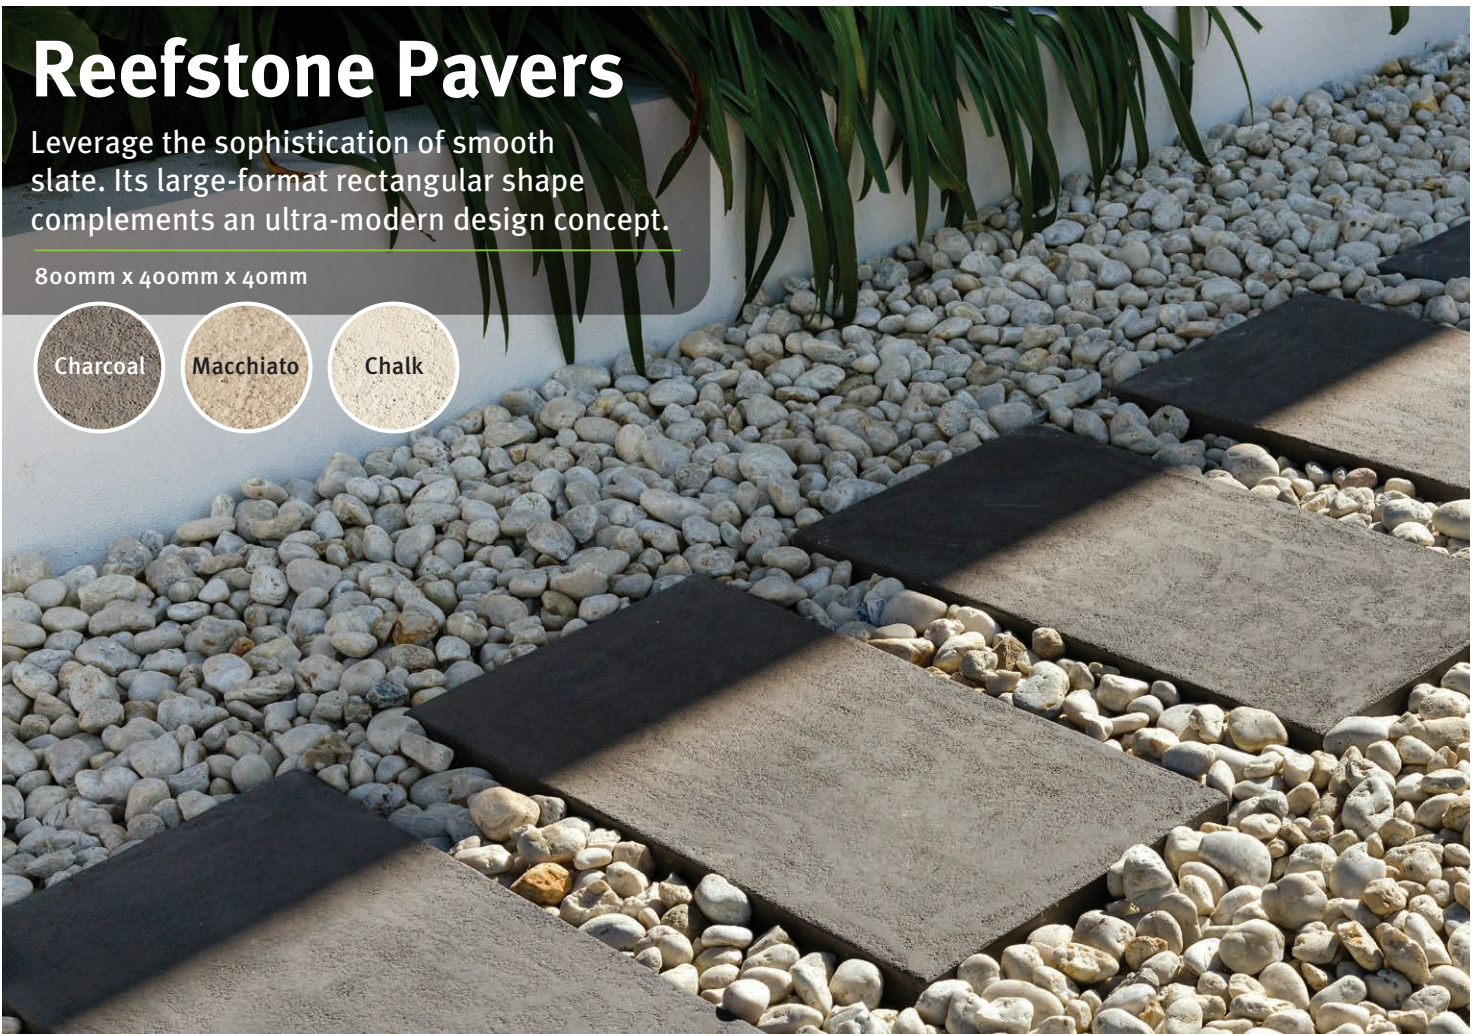

Blackbutt Pavers

Enhance the landscape with the character, texture & charm of these large timber like pavers.

800mm x 400mm x 40mm

Timberstone Pavers

The essence of natural timber with all the benefits of handcrafted stonework. These pavers have the strength and durability of natural stone, ensuring they last longer and without the high maintenance of timber.

800mm x 230mm x 40mm
230mm x 230mm x 40mm

Reefstone Pavers

Leverage the sophistication of smooth slate. Its large-format rectangular shape complements an ultra-modern design concept.

800mm x 400mm x 40mm

Babylon Stepping Stone Pavers

A stylish sandstone like stepper that will bring any pathway to life.

Size: 530mm x 530mm x 40mm (approx)

Charcoal

Sands

Lunar Stone Pavers

Create a sophisticated landscape with these smooth round pavers, add contrast with varying sizes.

400mm x 400mm x 40mm

500mm x 500mm x 40mm

600mm x 600mm x 40mm

Chalk

Moody Grey

Alpine Pavers

These heavily textured, dome shaped stepping stone pavers are ideal for creating a path.

500mm x 500mm x 40mm (approx),
more than one shape for more authenticity